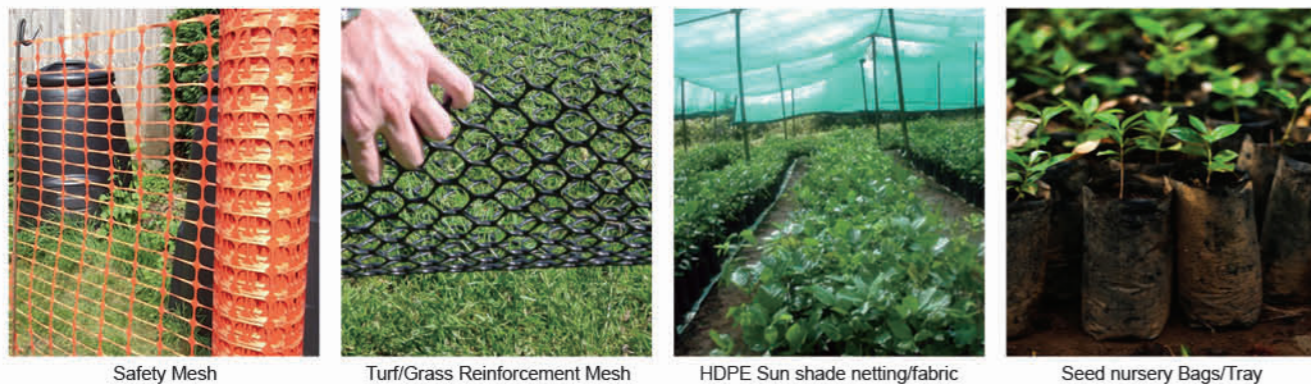

Nylon weaved Netting

Safety Mesh

Turf/Grass Reinforcement Mesh

HDPE Sun shade netting/fabric

Seed nursery Bags/Tray