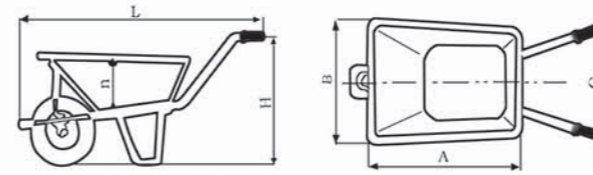

Water Hose

WH6601

Itean	Load Capacity(kg)	Weight(kg)	Water Capacity(L)	Sand Capacity(CBF)	Wheel	L/H/C/A/B/h(mm)
WH6601	160	17.4	97	6	16"x4" A	1495x560x540x975x670x275
WB3200	130	9.6	65	5	13"x3" A	1400x460x560x820x660x246
WB3201	130	10	65	5	14"x4" A	1430x515x527x830x680x250
WB3202	130	10	65	5	13"x3" A	1400x460x560x820x665x250
WB3203	150	10	65	5	13"x3" A	1390x470x550x820x665x250
WB3204	130	10.6	65	5	4.00-8	1430x555x515x820x665x250
WB4200	160	11	78	5	14"x4" A	1470x440x520x895x642x298
WB5200	130	12.6	65	5	13"x3" A	1395x460x550x820x665x300
WB5201	160	15.1	72	5	16"x4" A	1405x580x600x875x595x285