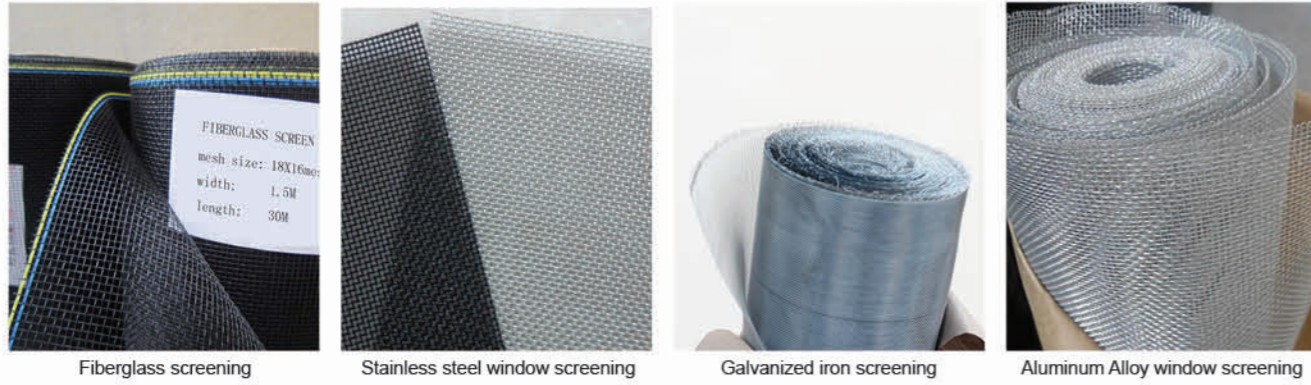

WINDOW SCREENING

Window Screening/Anti-insect Netting/Insect proof Mesh is using to stop the insects, mosquito inside the room and other places.

Fiberglass screening

Stainless steel window screening

Galvanized iron screening

Aluminum Alloy window screening

PLASTIC NETTING

Window Screening/Anti-insect Netting/Insect proof Mesh is using to stop the insects, mosquito inside the room and other places.